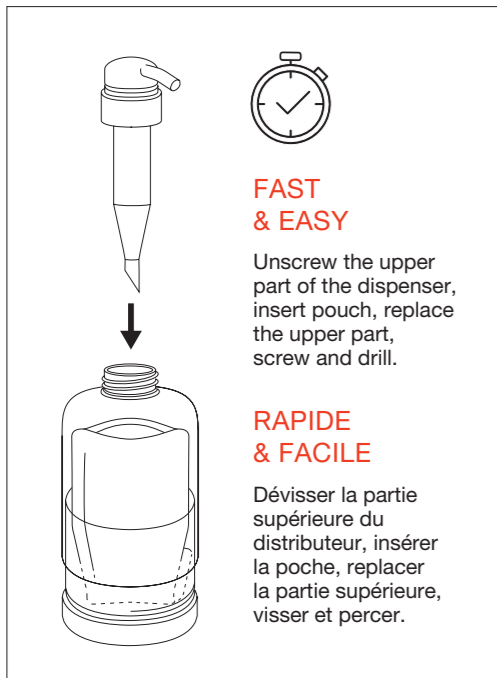

ECOFILL

Ecofill, the refillable and traceable eco-friendly dispenser. The clean, safe, fast & easy solution with minimum environmental impact.

Ecofill, le distributeur eco-friendly alliant re-remplissage et traçabilité. La solution propre, sûre, rapide & facile avec un minimum d'impact sur l'environnement.