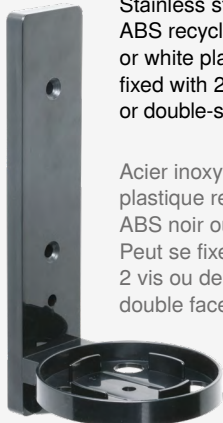

WALL BRACKETS SUPPORTS MURAUX

Stainless steel or
ABS recyclable black
or white plastic. Can be
fixed with 2 screws
or double-sided tape.

Acier inoxydable ou
plastique recyclable
ABS noir ou blanc.
Peut se fixer avec
2 vis ou de l'adhésif
double face.

BASE

Aluminum
black or silver.

Aluminium
noir ou brut.